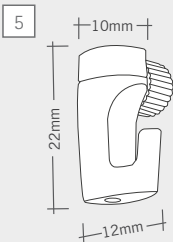

- gancio di fissaggio per quadri, con rotella laterale di fissaggio, pressofusione a metallo, color cromo

befestigungshaken für bilder, rändelschraube für seilfixierung, metalldruckguss verchromt

fixing hook for pictures, knurled head screw, metal die-cast chrome