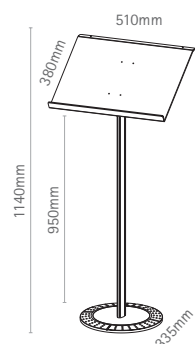

bag soistes

MADE IN EU design by KD

IT la soluzione per tutto quanto possa o debba essere appeso: da sacchetti promozionali, lanyards, fino alle cuffie o alle catenelle...con bag andate sul sicuro. l'altezza dei 2 tubi può essere regolata liberamente. il pixquick bifacciale all'apice della struttura permette di personalizzare bag con una stampa in modo semplice e veloce.

DE ihr stummer diener für alles mit aufhänger: ob tragetaschen, lanyards, kopfhörer, ketten... mit bag sind sie gut beraten. die display bars können ganz nach bedarf in der höhe stufenlos verstellt werden. der doppelseitige pixquick posterhalter on top ermöglicht ihnen schnelle und einfache personalisierung mit print.

EN the ideal solution for everything that has to be suspended: from promotional bags, lanyards, head phones, cards, chains.... you are sure with bag. the height of the display bars is freely adjustable. the double sided pixquick information pocket on the apex of the structure gives you the possibility to easily and quickly personalise bag with prints.

bag soistes

n° articolo | artikelnr. | product nr.

1	SOBA1200	bag soistes, 1pc

desk soistes

MADE IN EU design by KD

IT il leggio autoportante desk, grazie al suo ripiano in acrilico satinato, vi offre ampio spazio per menù, cataloghi, libri, depliant e molto altro ancora. è anche possibile personalizzare la parte frontale di desk, con una stampa digitale, grazie alla semplice aggiunta dei nostri profili a scatto bannerblock.

DE der freistehende counter desk bietet mit seiner satinierten acrylablage platz für menükarten, kataloge, gästabücher, verzeichnisse und vieles mehr. zusätzlich kann die vorderseite mit druck personalisiert werden. einfach ihren desk mit unserem klemmprofil bannerblock erweitern.