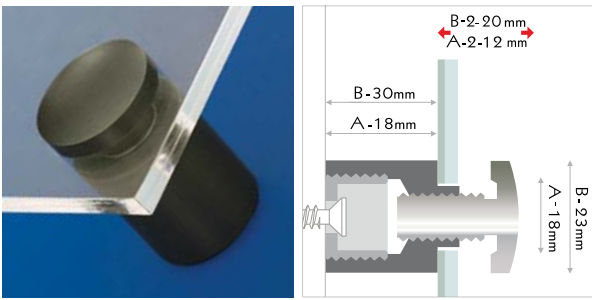

EN elegant aluminium screwsystem. wallmount the fastener, screw the head through the sign into the fastener. head with lateral hole for easy screwing. fingermark-proof. mounting: screw-system, frontal mounting. material: satin anodized aluminium in silver, gold, black and titan.

combinations

	420		424-425
--	-----	--	---------

mix alu

MADE IN EU design by KD

IT sistema di fissaggio a vite per grandi pannelli che offre una maggiore distanza dal muro. specifica conformazione per un facile posizionamento del pannello. resistente alle impronte lasciate dalle dita. fissaggio: sistema di fissaggio a vite, montaggio frontale. materiale: alluminio anodizzato in oro, argento, nero e titanio.

DE schraubsystem für grössere paneele mit mehr wandabstand. hülsenhalz für leichtes positionieren des paneels. fingerabdruck-resistent. befestigung: schraubsystem, frontale montage. material: matt eloxiertes aluminium in silber, gold, schwarz und titan.

EN aluminium screw system for bigger panels with more distance to the wall. easy positioning of the panel thanks to the neck on the wall support. fingermark proof. mounting: screw system, frontal mounting. material: satin anodized aluminium in silver, gold, black and titan.