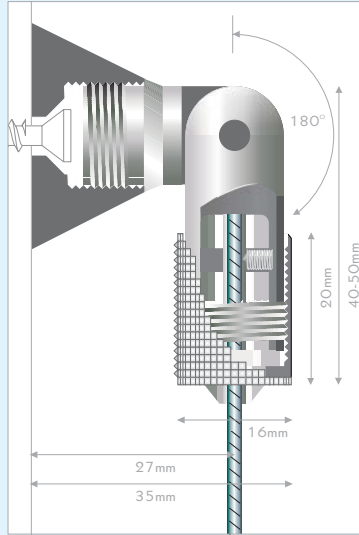

135 135 136 137 138 139 140 141 142

**FLY mobil**

product nr.

- chrome  
YM3050CM
- silver  
YM3050AR
- gold  
YM3050GD

**EN foldable cable support, screw-tautsystem.** fastener for steel cable, chain or nylon thread. mount the fastener, fix cable with allen screw, clamp stepless taut by screwing the hull. mounting: cable support, screw-tautsystem, foldable. material: gold-, silver- or chrome-plated brass. cable thickness: max. 02mm.