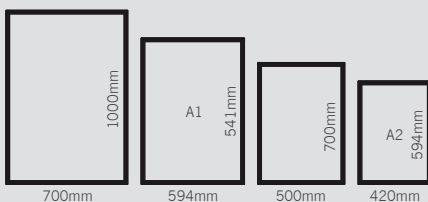

information

profili in alluminio anodizzato color argento, angoli in metallo pressofuso color argento opaco

silber eloxierte aluminium-profile, silbermatt veredelte metalldruck-guss-eckverbinder

silver anodized aluminium profiles, silver matt plated zamac edge connectors