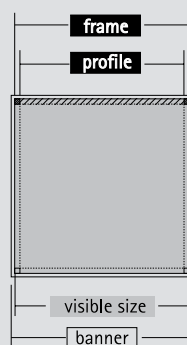

silver anodized aluminium profiles, silver matt plated zamac edge connectors, synthetic cross beam connectors

l'aggiunta delle traverse è sempre possibile grazie all'intelligente sistema ad incastro; le traverse sono invece già incluse nel formato 1000x1400

einsetzen der traversen dank cleverem stecksystem jederzeit möglich, traversen sind beim format 1400x1000 bereits enthalten

cross struts can be mounted anytime thanks to the clever plug in system, the size 1400x1000 comes already with cross struts

montaggio a parete semplice e veloce grazie agli occhielli

schnell und einfach wandbefestigt dank der integrierten ösen

quick and easy wall mounting thanks to the integrated eyelets

monoframe ¹⁾

1	MFRA2	monoframe A2, 1pc
2	MFR700500	monoframe 700x500mm, 1pc
3	MFRA1	monoframe A1, 1pc
4	MFR1000700	monoframe1000x700mm, 1pc
5	MFR1400100	monoframe1400x1000mm, 1pc

1) in vendita da maggio 2013 | auslieferung ab märz 2013 | on sale from march 2013

banner not included

information

frame length = profile + 44mm

banner = visible size + 20mm