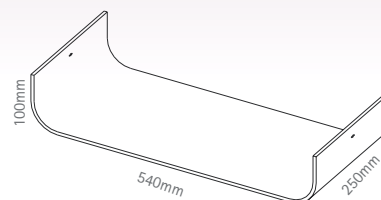

soistes accessories

sistema modulare per ripiani e scaffali; angolari in policarbonato color vetro, ripiani in acrilico trasparente. ideale per il montaggio su cavo e astine.

regal-baukastensystem, ecken aus glasgrünem polycarbonat, fachböden aus transparentem acryl. für stahlseil wie stangen geeignet.

modular system for racks, connectors made of glassgreen polycarbonate, shelves in transparent acrylic. for mounting on bars and wire.

order for this combination

- 48x A
- 11x 1
- 6x 2

order for this combination

- 4x A
- 6x B
- 2x C
- 4x D
- 6x E
- 2x F
- 17x 1
- 6x 2

combinations

3

ripiano per astine realizzato in acrilico color ghiaccio.

regalfachboden für stabsystem aus frostweissem acryl.

shelf made of frosted white acrylic, for systems on bars.

soistes accessories

n° articolo | artikelnr. | product nr.

A	FCONA	connector A, 1pc
B	FCONB	connector B, 1pc
C	FCONC	connector C, 1pc
D	FCOND	connector D, 1pc
E	FCONE	connector E, 1pc
F	FCONF	connector F, 1pc
1	FCON330PL	shelf, 1pc
2	FCON2F330PL	shelf, 1pc
3	YAL540BC	shelf, 1pc