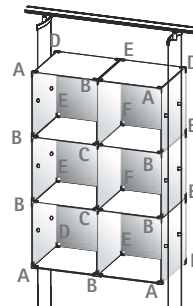

modular system for racks, connectors made of glassgreen polycarbonate, shelves in transparent acrylic. for mounting on bars and wire.

order for this combination

- 48x A
- 11x 1
- 6x 2

order for this combination