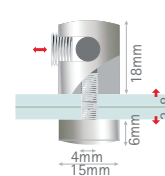

morsetto frontale per 2 pannelli su astine, ottone cromo
doppelpanel-halter für stange, messing verchromt
front double panel support for bars, brass chrome-plated

YWS1525CMSET