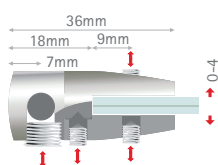

morsetto frontale per pannelli su astine, ottone cromo
panel-halter für stange, messing verchromt
front panel support for bars, brass chrome-plated

YMI1536CMSET