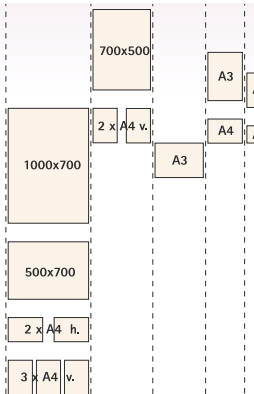

combinations