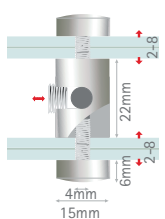

YWS1525CMSET

tirante per astine, ottone color cromo lucido
halter für stange, messing verchromt
ceiling support for bars, chrome-plated brass

YCS1527CMSET