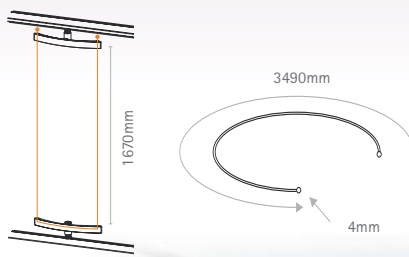

combinations