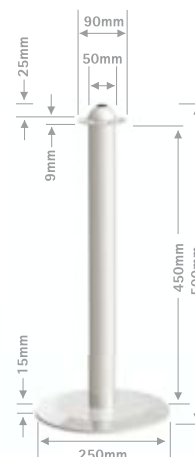

EN tex mini is your right choice when you want to close off objects without putting them out of sight: presentation of vehicles, art objects like sculptures or floor reliefs and mosaics. tex mini is thus less a guideline but more of a close-off-system. presented items are protected, while remaining visible. all ropes of the tex series also match the tex mini.

tex mini

n° articolo | artikelnr. | product nr.

1 TXALMI set stopper tex alu mini, 1pc

TXALMI

tubo alluminio anodizzato, attacco corda ottone cromo lucido e argento satinato base sistema modulare con piastra ferro, copertura in abs grigio chiaro, inserto alluminio anodizzato color argento, ø240mm

pfosten eloxiertes aluminium, seilhalter messing verchromt und versilbert, modulare basis ø240mm mit grundplatte in eisen, abs-abdeckung lichtgrau, dekoreinsatz silber eloxiertes aluminium

post anodized aluminium, cord support brass silver- and chrome-plated base modular base ø240mm with iron plate, abs cover light grey, silver anodized aluminium inset